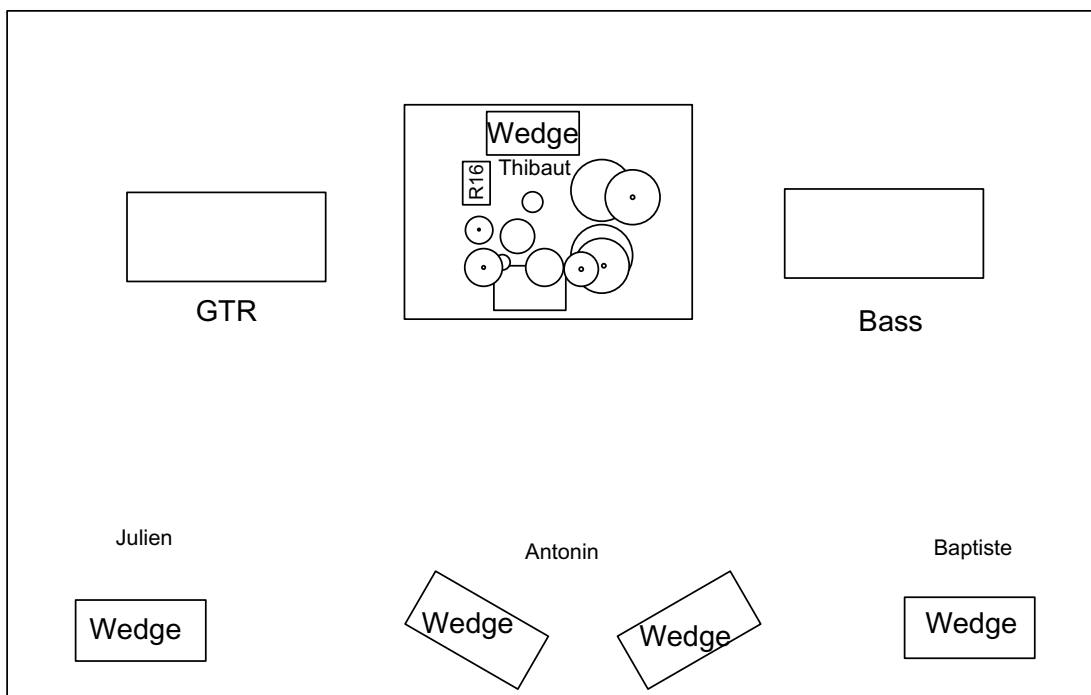

Patch	Input	Micros	Insert
1	Kick	Beta52	Comp
2	Snare Top	SM57	Comp
3	Snare Bottom	SM57	Comp
4	Charley	SM81	
5	Tom 1	604	Gate
6	Tom 2 bass	604	Gate
7	Tom 3 bass	421 / 604	Gate
8	Overhead L	C 414	
9	Overhead R	C 414	
10	Bass	Di Post Préamp	Comp
11	Bass	421	Comp
12	Gtr	PDI09	
13	Gtr	SM57 / 421	
14	R16 L	DI active	
15	R16 R	DI active	
16	Vocal	SM58	Comp
17	Vocal	SM58	Comp

Le PDI09 est fourni par le groupe.

Plan de Scène :

CONTACT:

timeforenergyband@gmail.com

Baptiste : 0682068464

www.timeforenergy.com